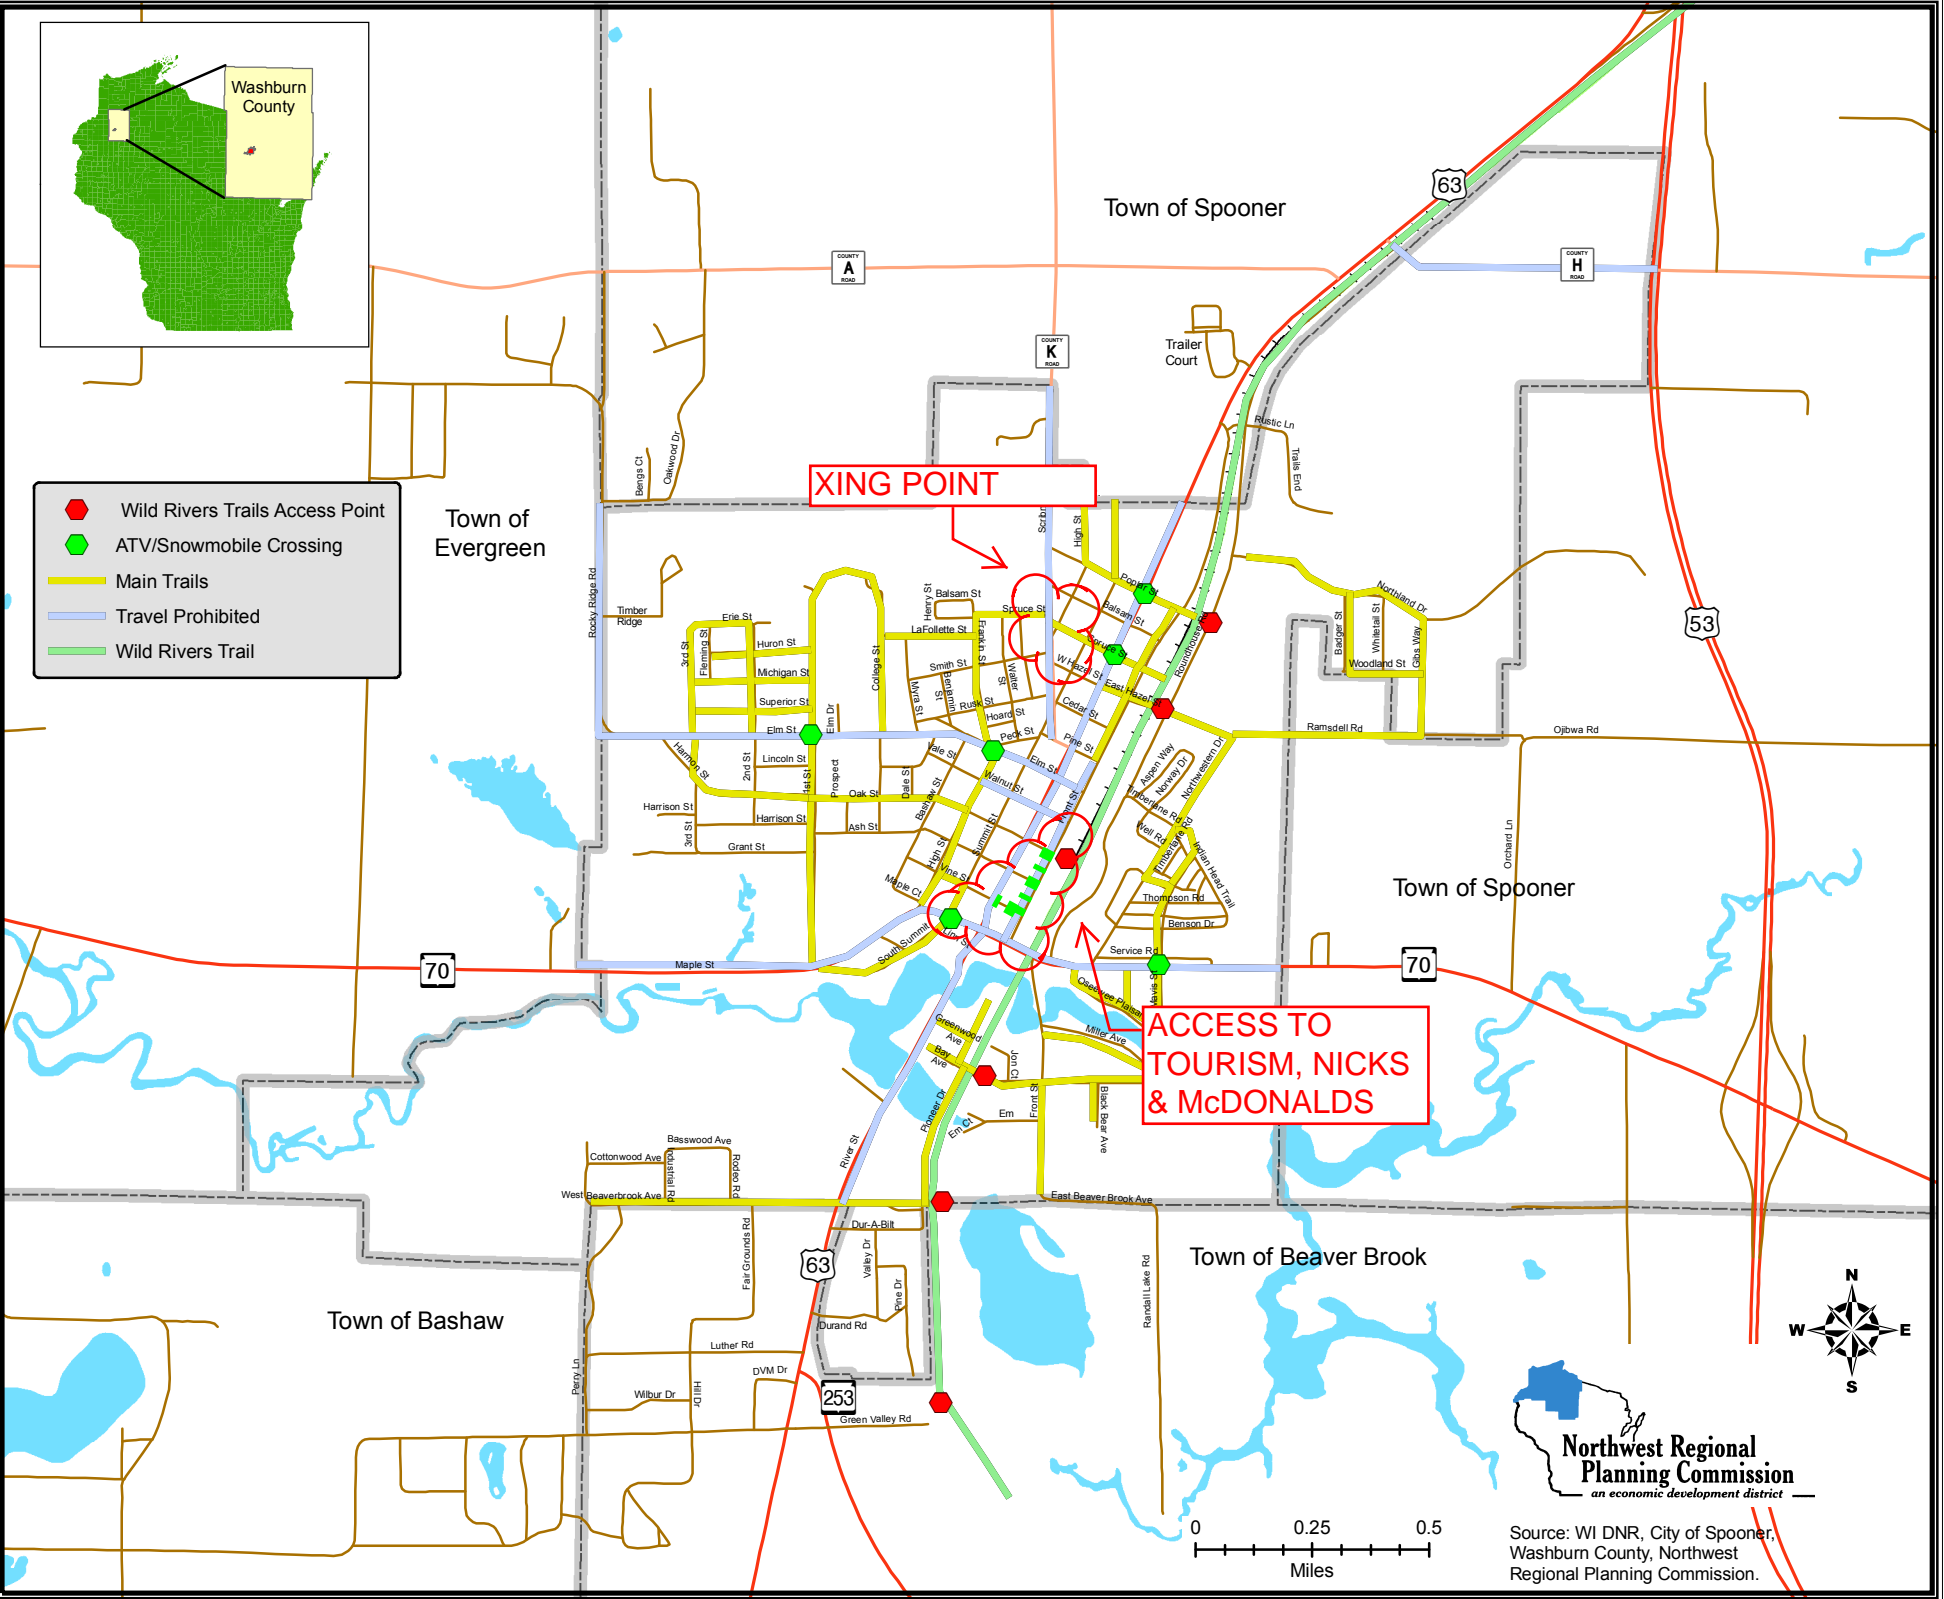

Official ATV/Snowmobile Routes, City of Spooner

- Wild Rivers Trails Access Point
- ATV/Snowmobile Crossing
- Main Trails
- Travel Prohibited
- Wild Rivers Trail

Northwest Regional Planning Commission
an economic development district

Source: WI DNR, City of Spooner, Washburn County, Northwest Regional Planning Commission.